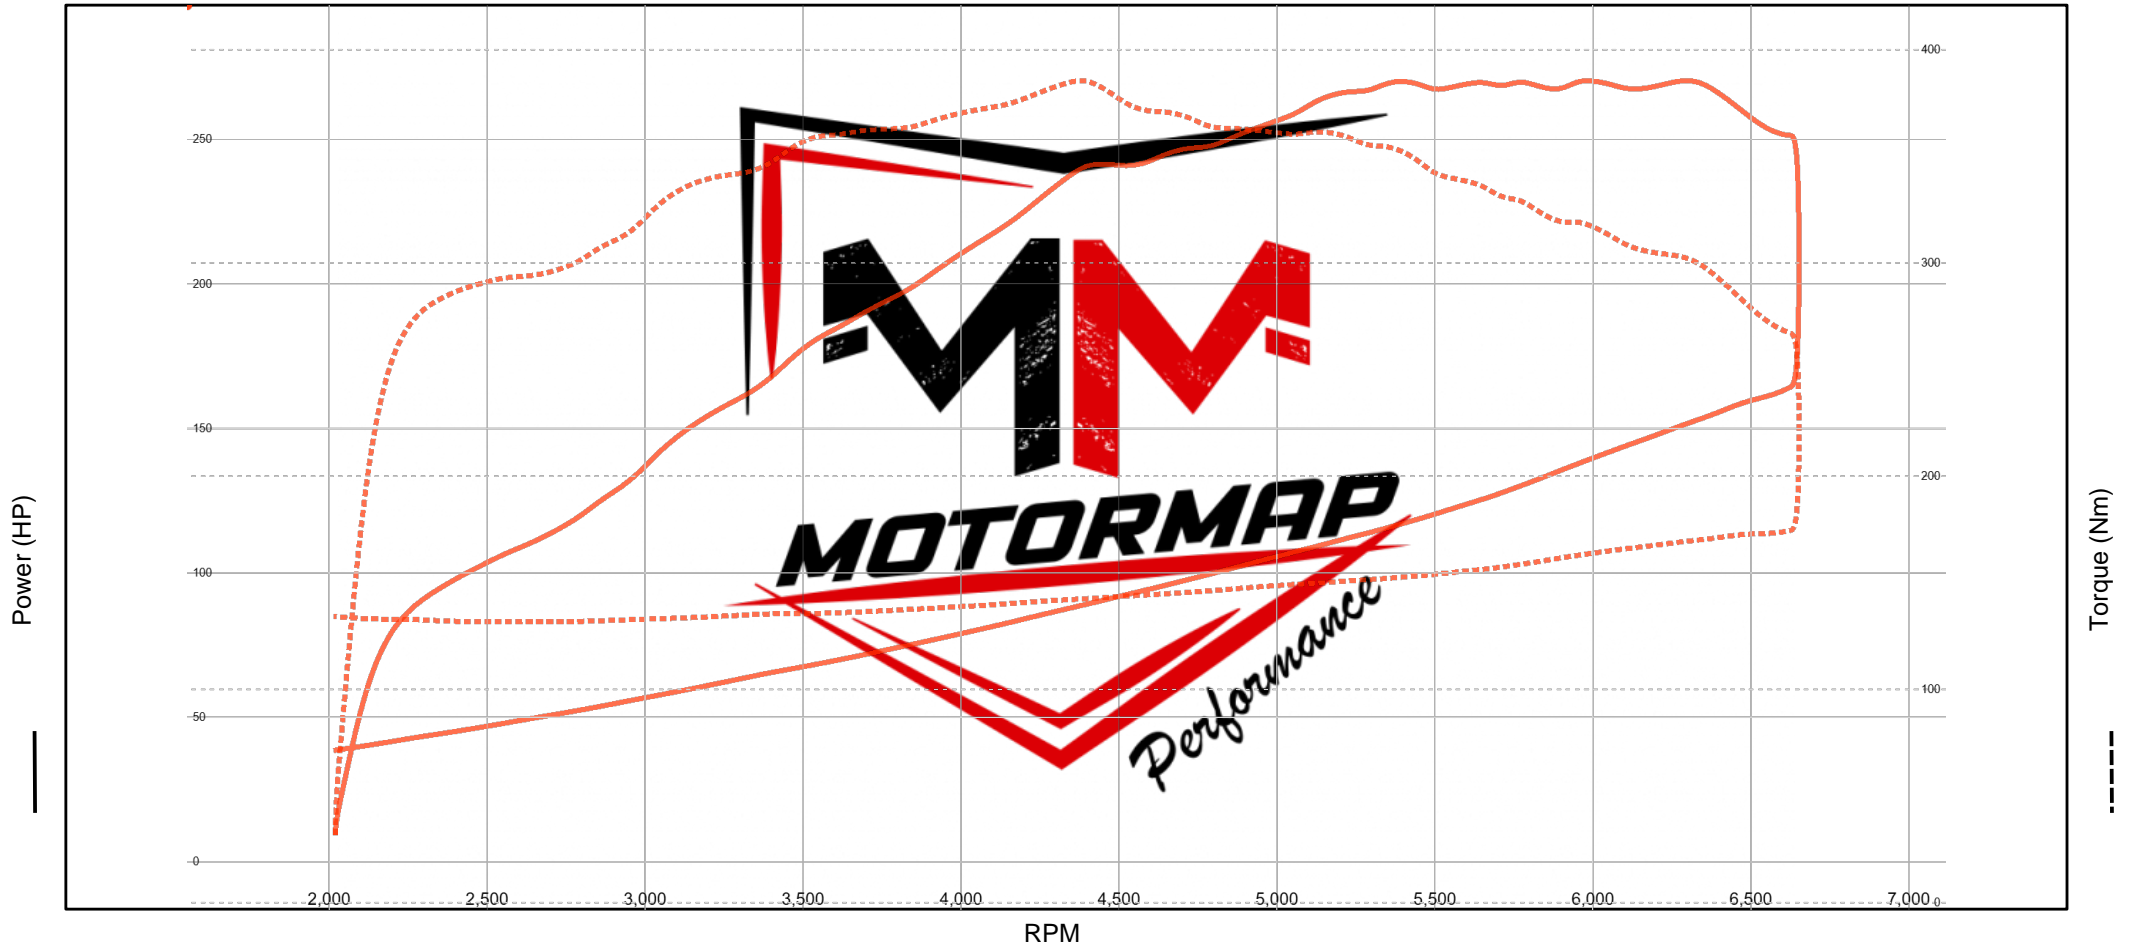

Date: 2026/04/19
Time: 13:50
Vehicle: Ford Mustang
Name: TOKIDETAIL

Motormap Performance

	Engine power (HP)	Wheel power (HP)	RPM	Torque	RPM	Temp (°C)
Run 1	424.3	270.2	6300	385.4	4375	27.8